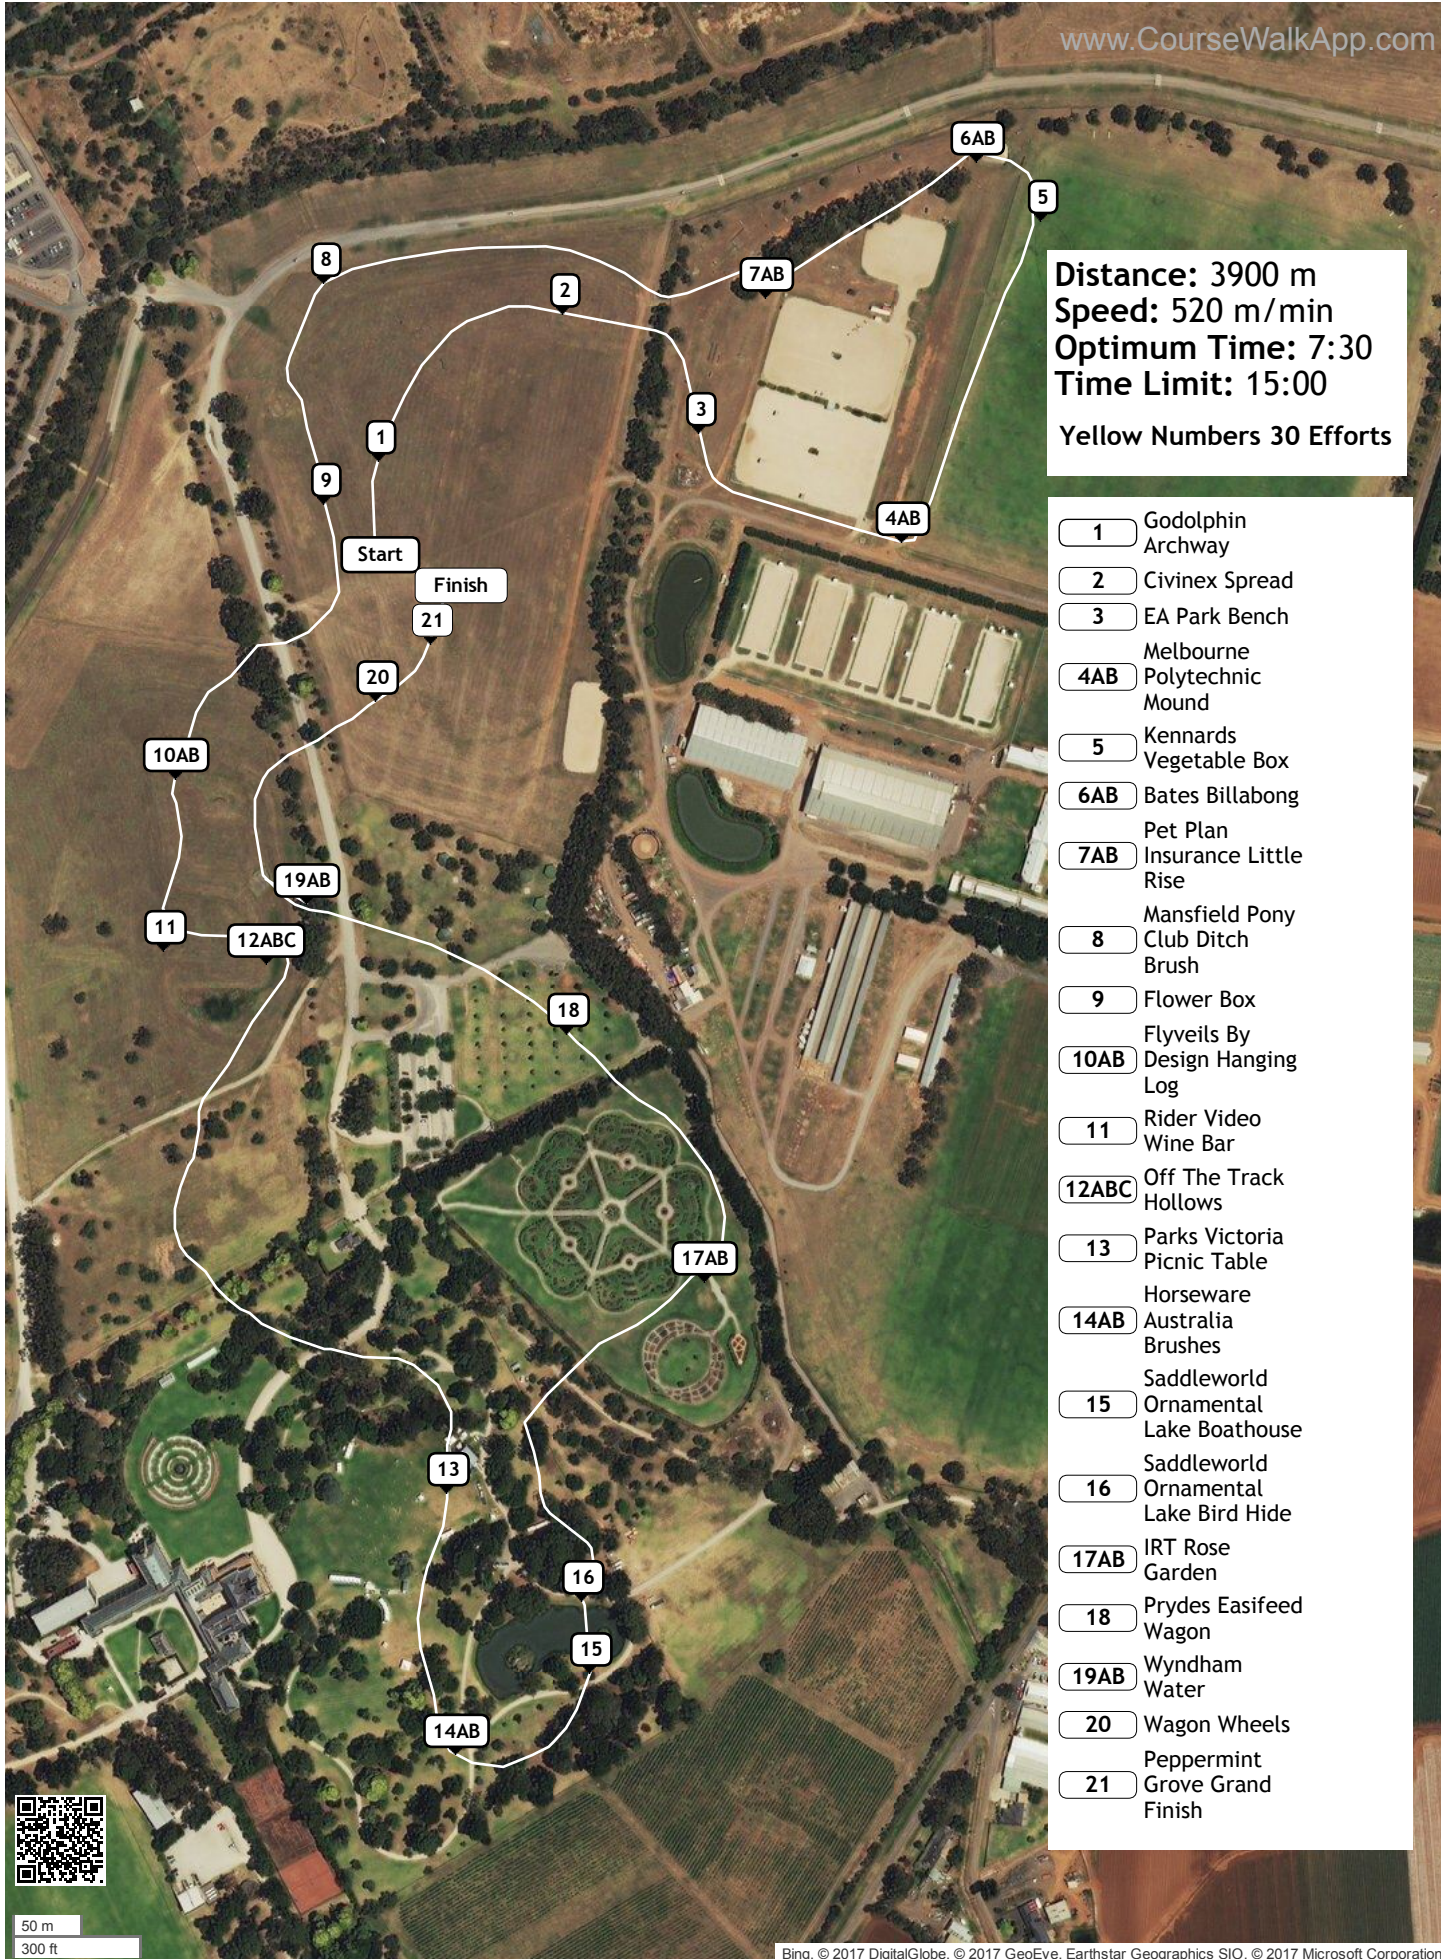

Saddleworld Melbourne International 3 Day Event 2017 (ID: 9160) - CCI 1 & CCIJ 1 Star

www.CourseWalkApp.com

Distance: 3900 m
Speed: 520 m/min
Optimum Time: 7:30
Time Limit: 15:00
Yellow Numbers 30 Efforts

- 1** Godolphin Archway
- 2** Civinex Spread
- 3** EA Park Bench
- 4AB** Melbourne Polytechnic Mound
- 5** Kennards Vegetable Box
- 6AB** Bates Billabong Pet Plan
- 7AB** Insurance Little Rise
- 8** Mansfield Pony Club Ditch Brush
- 9** Flower Box
- 10AB** Flyveils By Design Hanging Log
- 11** Rider Video Wine Bar
- 12ABC** Off The Track Hollows
- 13** Parks Victoria Picnic Table
- 14AB** Horeware Australia Brushes
- 15** Saddleworld Ornamental Lake Boathouse
- 16** Saddleworld Ornamental Lake Bird Hide
- 17AB** IRT Rose Garden
- 18** Prydes Easifeed Wagon
- 19AB** Wyndham Water
- 20** Wagon Wheels
- 21** Peppermint Grove Grand Finish